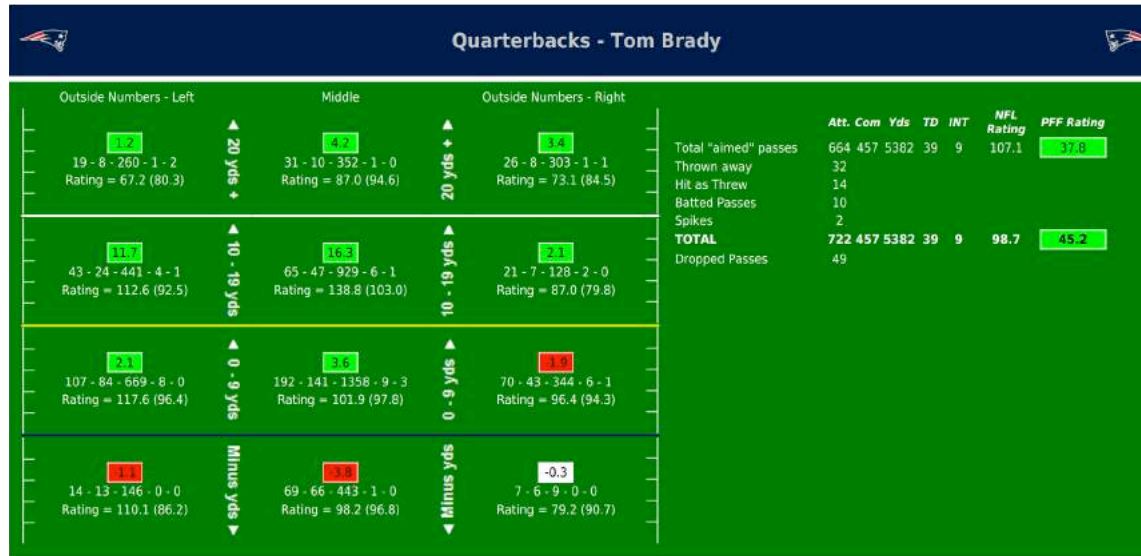

#3 - Tom Brady

Passing Under Pressure

Pressure	Dropbacks	% Dropbacks (NFL Avg)	Runs	Att.	Com.	Com. %	Yds	Yds / Att.	TD	INT	Sk	QB Rating (NFL Avg)	Diff.	Pass Grade
No pressure	502	65% (64%)	3	499	348	70	3696	7.4	23	5	0	102.3 (97.6)	-11.5 (-25.7)	23.8
Plays under pressure	272	35% (36%)	6	223	109	49	1686	7.6	16	4	43	90.8 (71.9)		11.4
When not blitzed	591	76% (71%)	8	550	355	65	4081	7.4	25	7	33	96.5 (89.9)	+8.7 (-0.7)	22.6
When blitzed	183	24% (29%)	1	172	102	59	1301	7.6	14	2	10	105.3 (89.2)		12.6
All Plays	774	100% (100%)	9	722	457	63	5382	7.5	39	9	43	98.7 (89.7)	+9.0	35.2

24 of his 39 touchdowns came on throws of nine yards or less, with just four of his nine interceptions taking place at that depth.