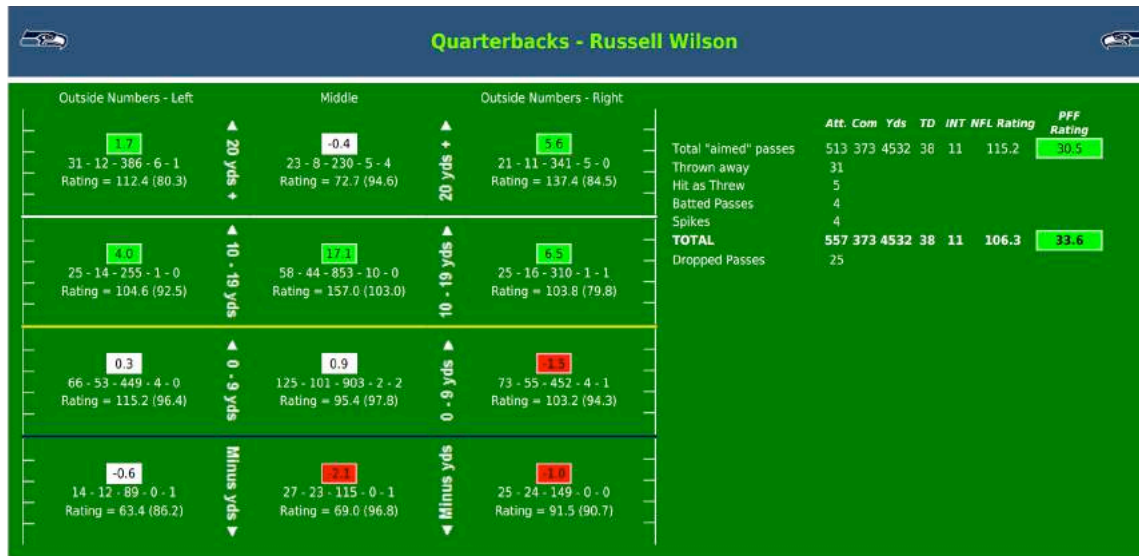

#6 - Russell Wilson

Passing Under Pressure

Pressure	Dropbacks	% Dropbacks (NFL Avg)	Runs	Att.	Com.	Com. %	Yds	Yds / Att.	TD	INT	Sk	QB Rating (NFL Avg)	Diff.	Pass Grade
No pressure	387	58% (64%)	30	357	260	73	2907	8.1	26	4	0	116.3 (97.6)	-27.9 (-25.7)	19.3
Plays under pressure	285	42% (36%)	33	200	113	57	1625	8.1	12	7	52	88.4 (71.9)		4.7
When not blitzed	456	68% (71%)	50	376	262	70	2899	7.7	17	8	30	98.5 (89.9)	+24.0 (-0.7)	13.7
When blitzed	216	32% (29%)	13	181	111	61	1633	9.0	21	3	22	122.5 (89.2)		10.2
All Plays	672	100% (100%)	63	557	373	67	4532	8.1	38	11	52	106.3 (89.7)	+16.6	24.1

He was excellent between 10 and 19 yards, completing 74 of 108 passes for 1,418 yards, 12 touchdowns and one interception.