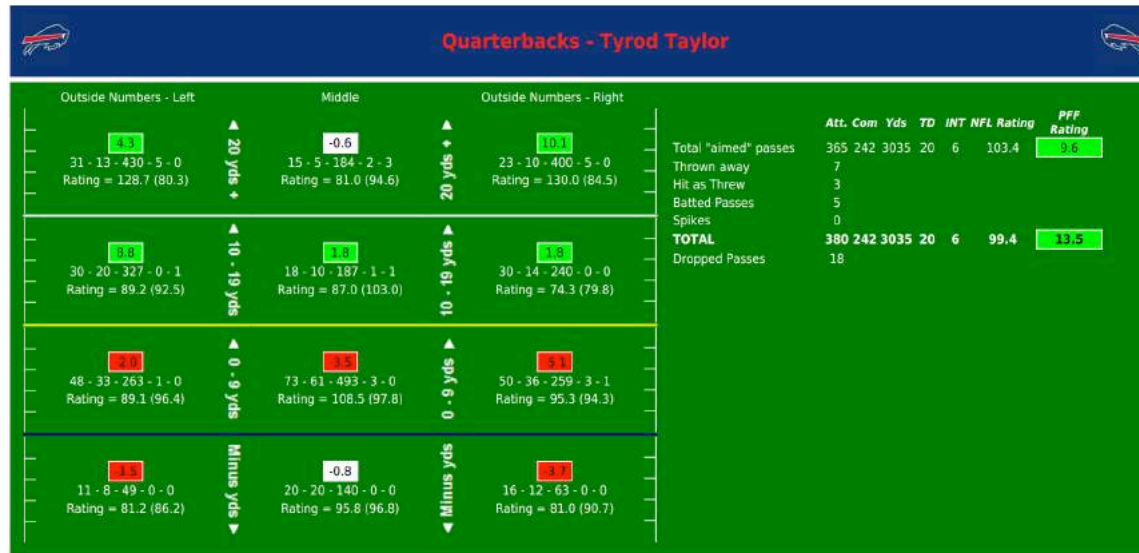

#9 – Tyrod Taylor

Passing Under Pressure

Pressure	Dropbacks	% Dropbacks (NFL Avg)	Runs	Att.	Com.	Com. %	Yds	Yds / Att.	TD	INT	Sk	QB Rating (NFL Avg)	Diff.	Pass Grade
No pressure	290	62% (64%)	22	268	180	67	2097	7.8	16	4	0	104.3 (97.6)		9.0
Plays under pressure	177	38% (36%)	29	112	62	55	938	8.4	4	2	36	87.6 (71.9)	-16.7 (-25.7)	5.5
When not blitzed	337	72% (71%)	38	278	185	67	2372	8.5	19	6	21	106.9 (89.9)		7.8
When blitzed	130	28% (29%)	13	102	57	56	663	6.5	1	0	15	79.0 (89.2)	-27.9 (-0.7)	3.8
All Plays	467	100% (100%)	51	380	242	64	3035	8.0	20	6	36	99.4 (89.7)	+9.7	4.3

He excelled on deep shots down the right sideline, completing 10 of 23 attempts for 400 yards, five touchdowns and zero picks – good for his highest-graded quadrant of the field.