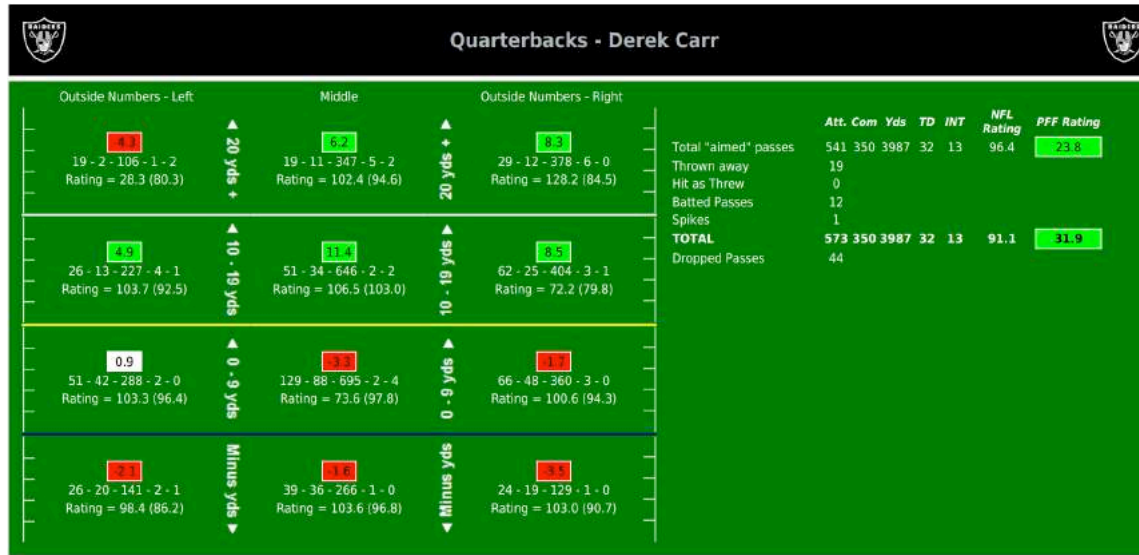

#10 - Derek Carr

Passing Under Pressure

Pressure	Dropbacks	% Dropbacks (NFL Avg)	Runs	Att.	Com.	Com. %	Yds	Yds / Att.	TD	INT	Sk	QB Rating (NFL Avg)	Diff.	Pass Grade
No pressure	438	71% (64%)	9	429	274	64	2926	6.8	25	7	0	96.4 (97.6)	-20.8 (-25.7)	14.0
Plays under pressure	183	29% (36%)	8	144	76	53	1061	7.4	7	6	31	75.6 (71.9)		4.8
When not blitzed	426	69% (71%)	15	394	244	62	2407	6.1	16	9	17	83.2 (89.9)	+25.5 (-0.7)	4.8
When blitzed	195	31% (29%)	2	179	106	59	1580	8.8	16	4	14	108.7 (89.2)		14.0
All Plays	621	100% (100%)	17	573	350	61	3987	7.0	32	13	31	91.1 (89.7)	+1.4	19.0

He played well overall but really struggled on deep throws down the left side of the field, completing just two of 19 attempts for 106 yards, one touchdown and two interceptions.